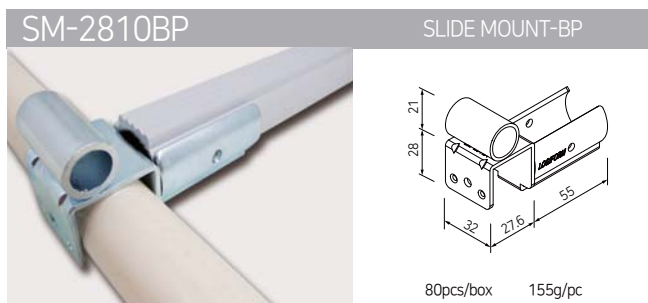

ROLLER TRACK
CONNECTORS
(MOUNTS)

ROLLER TRACK CONNECTORS(MOUNTS), 73 SERIES

ROLLER TRACK CONNECTORS(MOUNTS), 80 SERIES

SLIDE PIPE MOUNTS

SLIDE PIPE MOUNTS

SM-2810D SLIDE MOUNT-D

80pcs/box 138g/pc

SM-2810G SLIDE MOUNT-G GUIDE MOUNT