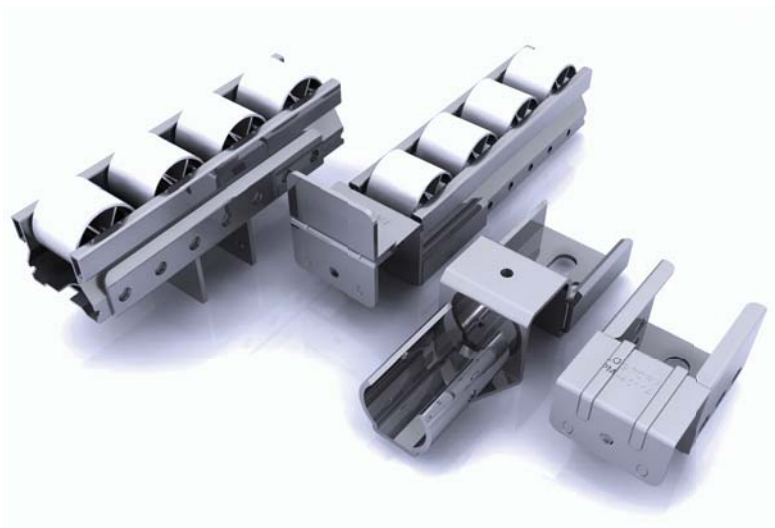

ROLLER TRACK CONNECTORS 05

(PLACON MOUNTS)

35 SERIES

40 SERIES

60 SERIES

73 SERIES

80 SERIES

* Series Refers to the Outer Width in Millimeter

ROLLER TRACK CONNECTORS(MOUNTS), 35 SERIES

PM-3510A **PLACON MOUNT-A**

80pcs/box 114.3g/pc

PM-3510B **PLACON MOUNT-B**

60pcs/box 137.6g/pc

ROLLER TRACK CONNECTORS(MOUNTS), 40 SERIES

PM-4010A **PLACON MOUNT-A**

80pcs/box 140g/pc

PM-4010B **PLACON MOUNT-B**

60pcs/box 167g/pc

PM-4010BW **PLACON MOUNT-BW**

70pcs/box 157g/pc

PM-4010BR **PLACON MOUNT-BR**

70pcs/box 160g/pc

PM-4010BS **PLACON MOUNT-BS**