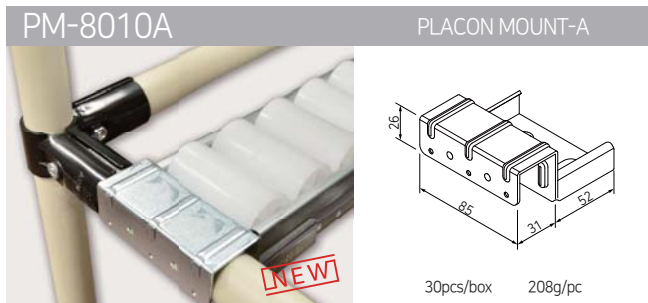

ROLLER TRACK
CONNECTORS
(MOUNTS)

ROLLER TRACK CONNECTORS(MOUNTS), 73 SERIES

ROLLER TRACK CONNECTORS(MOUNTS), 80 SERIES

SLIDE PIPE MOUNTS

SLIDE PIPE MOUNTS

SM-2810D SLIDE MOUNT-D

80pcs/box 138g/pc

SM-2810G SLIDE MOUNT-G GUIDE MOUNT