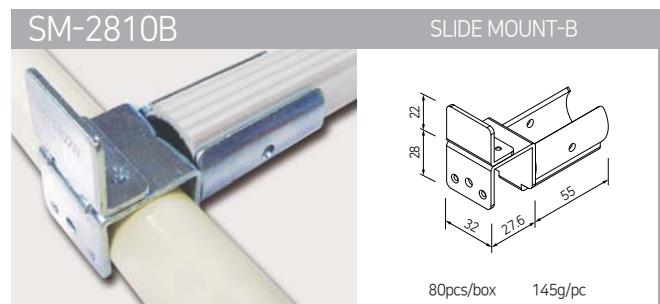

ROLLER TRACK
CONNECTORS
(MOUNTS)

ROLLER TRACK CONNECTORS(MOUNTS), 73 SERIES

ROLLER TRACK CONNECTORS(MOUNTS), 80 SERIES

SLIDE PIPE MOUNTS

SLIDE PIPE MOUNTS

SM-2810D SLIDE MOUNT-D

80pcs/box 138g/pc

SM-2810G SLIDE MOUNT-G GUIDE MOUNT