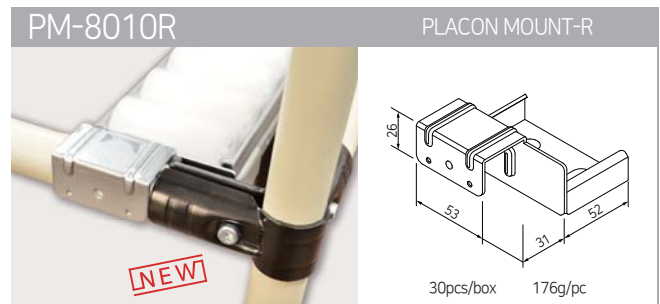

ROLLER TRACK
CONNECTORS
(MOUNTS)

ROLLER TRACK CONNECTORS(MOUNTS), 73 SERIES

ROLLER TRACK CONNECTORS(MOUNTS), 80 SERIES

SLIDE PIPE MOUNTS

SLIDE PIPE MOUNTS

SM-2810D SLIDE MOUNT-D

80pcs/box 138g/pc

SM-2810G SLIDE MOUNT-G GUIDE MOUNT