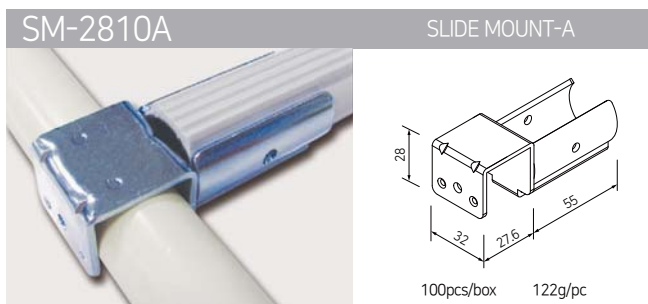

ROLLER TRACK
CONNECTORS
(MOUNTS)

ROLLER TRACK CONNECTORS(MOUNTS), 73 SERIES

ROLLER TRACK CONNECTORS(MOUNTS), 80 SERIES

SLIDE PIPE MOUNTS

SLIDE PIPE MOUNTS

SM-2810D SLIDE MOUNT-D

80pcs/box 138g/pc

SM-2810G SLIDE MOUNT-G GUIDE MOUNT