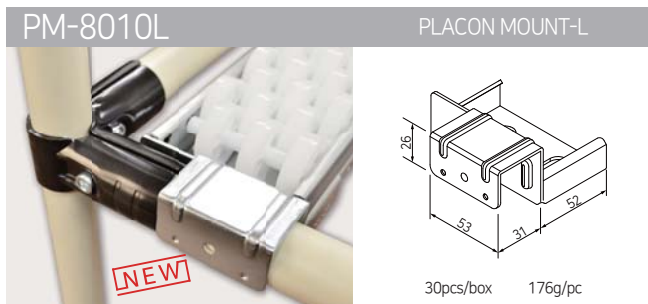

ROLLER TRACK
CONNECTORS
(MOUNTS)

ROLLER TRACK CONNECTORS(MOUNTS), 73 SERIES

ROLLER TRACK CONNECTORS(MOUNTS), 80 SERIES

SLIDE PIPE MOUNTS

SLIDE PIPE MOUNTS

SM-2810D SLIDE MOUNT-D

80pcs/box 138g/pc

SM-2810G SLIDE MOUNT-G GUIDE MOUNT