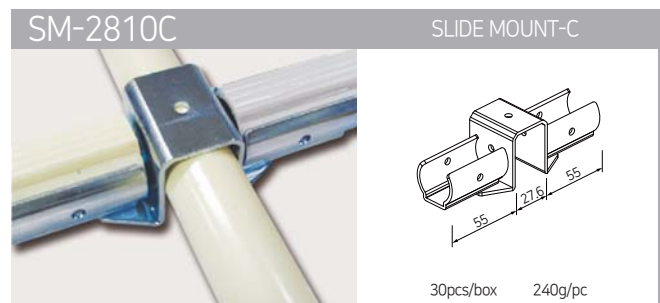

ROLLER TRACK
CONNECTORS
(MOUNTS)

ROLLER TRACK CONNECTORS(MOUNTS), 73 SERIES

ROLLER TRACK CONNECTORS(MOUNTS), 80 SERIES

SLIDE PIPE MOUNTS

SLIDE PIPE MOUNTS

SM-2810D SLIDE MOUNT-D

80pcs/box 138g/pc

SM-2810G SLIDE MOUNT-G GUIDE MOUNT