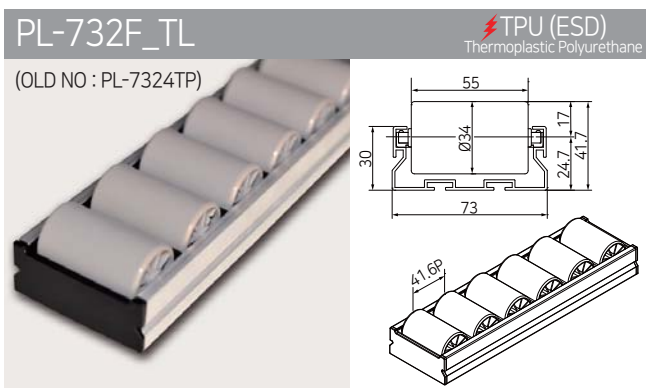

WHITE-40Ø

PL-801M_WL

WHITE-MULTI

ROLLER
TRACKS

40 SERIES (ALUMINIUM FRAME)

73 SERIES (ALUMINIUM FRAME)

73 SERIES (ALUMINIUM FRAME) - SMALL ROLLER

PL-732F_TS