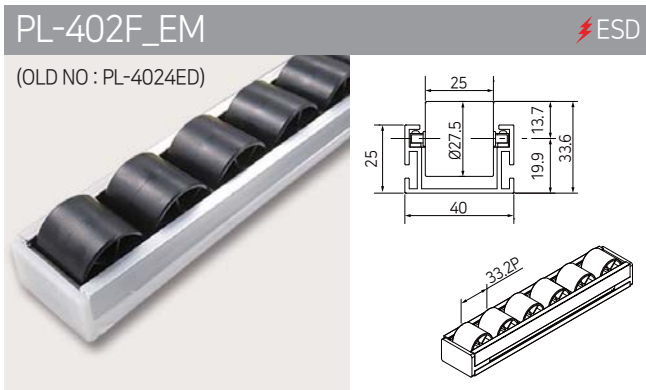

WHITE-40Ø

PL-801M_WL

WHITE-MULTI

ROLLER
TRACKS

40 SERIES (ALUMINIUM FRAME)

73 SERIES (ALUMINIUM FRAME)

73 SERIES (ALUMINIUM FRAME) - SMALL ROLLER

PL-732F_TS