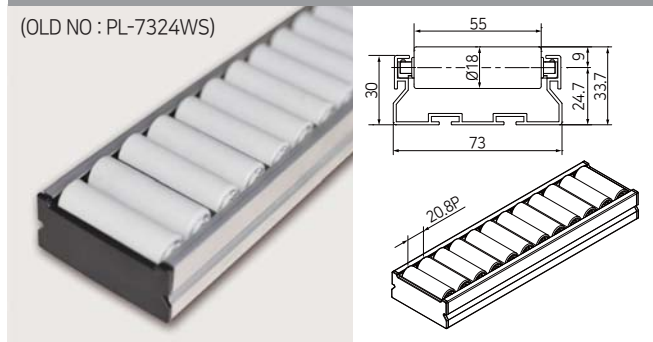

TPU (ESD)
Thermoplastic Polyurethane

PL-732F_WS

(OLD NO : PL-7324WS)