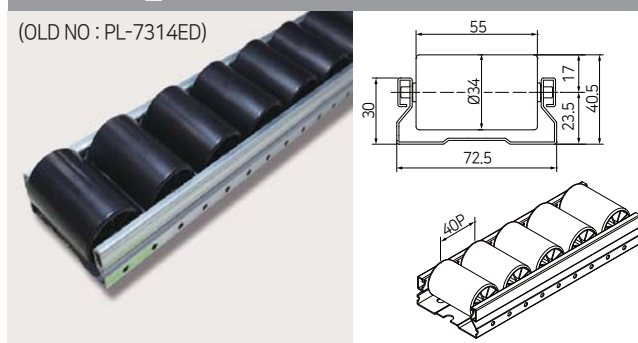

(OLD NO : PL-7314ED)

ESD

PL-731F_TL

(OLD NO : PL-7314TP)

TPU-ESD

73 SERIES (STEEL) - SMALL ROLLER

PL-731F_WS

(OLD NO : PL-7314WS)