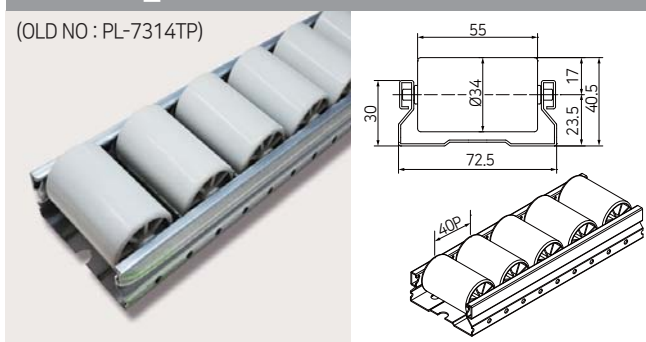

(OLD NO : PL-7314ED)

ESD

PL-731F_TL

(OLD NO : PL-7314TP)

TPU-ESD

73 SERIES (STEEL) - SMALL ROLLER

PL-731F_WS

(OLD NO : PL-7314WS)