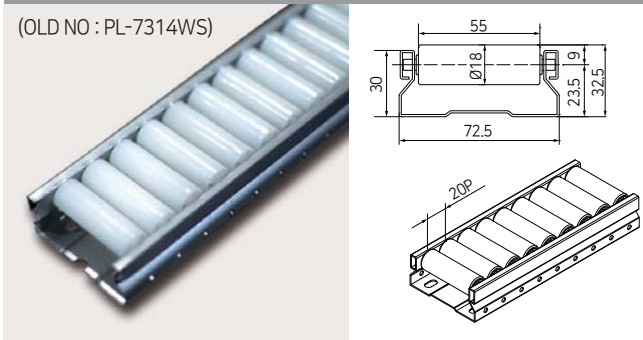

73 SERIES (STEEL) - SMALL ROLLER

PL-731F_WS

(OLD NO : PL-7314WS)

WHITE-SMALL