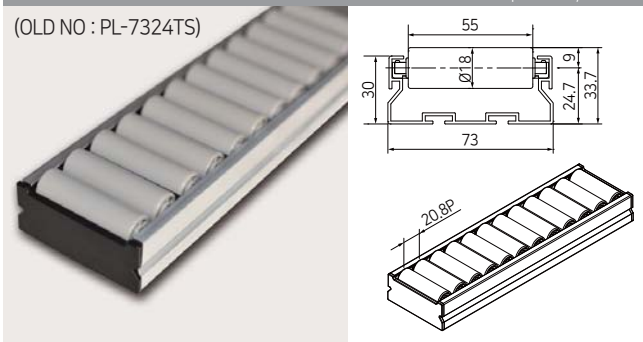

73 SERIES (ALUMINIUM FRAME) - SMALL ROLLER

PL-732F_TS

(OLD NO : PL-7324TS)