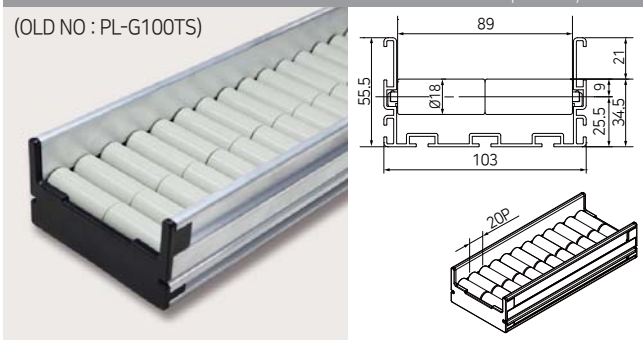

(OLD NO : PL-7324TS)

TPU (ESD)
Thermoplastic Polyurethane

PL-732F_WS

(OLD NO : PL-7324WS)

WHITE-SMALL

100 SERIES (ALUMINIUM FRAME)

PL-1003F_TS

(OLD NO : PL-G100TS)