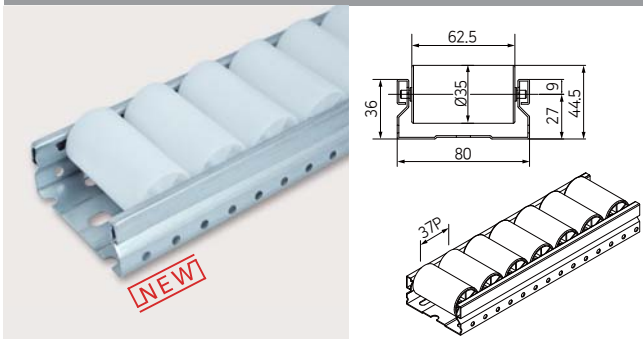

WHITE-SMALL

PL-731F_TS

(OLD NO : PL-7314TS)

⚡ TPU-ESD-SMALL

80 SERIES (STEEL)

PL-801F_WL

WHITE-35Ø

PL-801F_WX