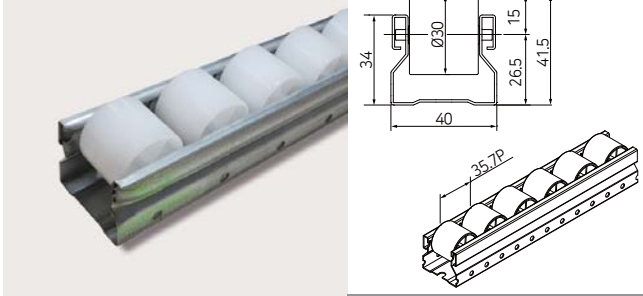

40 SERIES (STEEL)

PL-401F_WM

WHITE

(OLD NO : PL-4014WH)