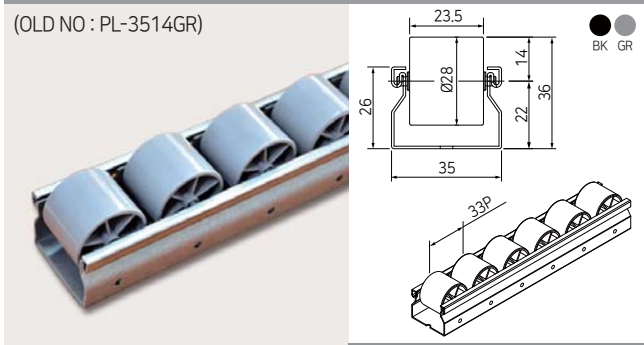

35 SERIES (STEEL)

PL-351F_GM

(OLD NO : PL-3514GR)