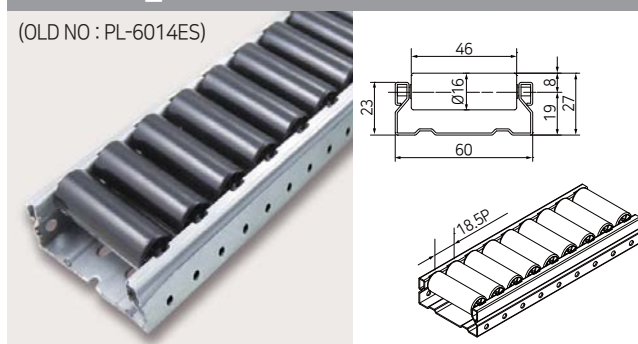

PL-601F_ES

(OLD NO : PL-6014ES)

ESD-SMALL