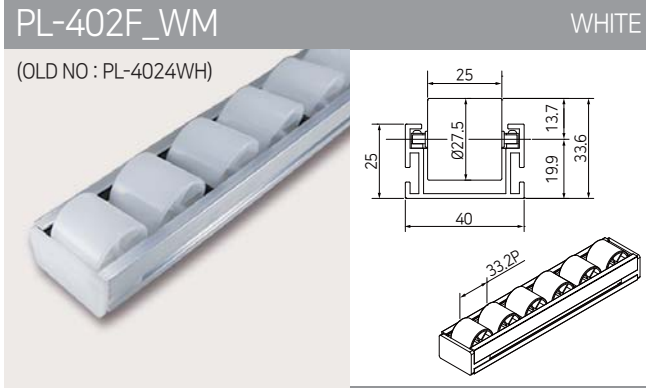

WHITE-40Ø

PL-801M_WL

WHITE-MULTI

ROLLER
TRACKS

40 SERIES (ALUMINIUM FRAME)

73 SERIES (ALUMINIUM FRAME)

73 SERIES (ALUMINIUM FRAME) - SMALL ROLLER

PL-732F_TS