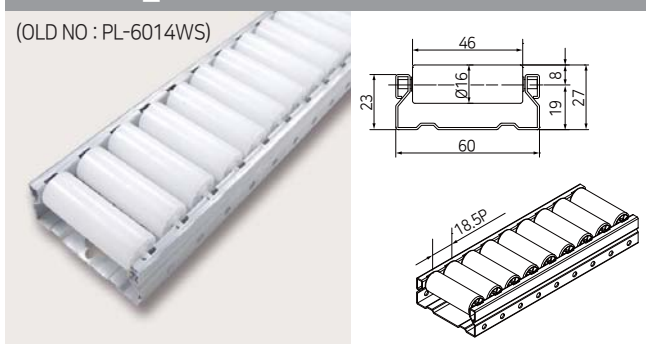

PL-601F_WM

(OLD NO : PL-6014WH)

PL-601F_EM

(OLD NO : PL-6014ED)

60 SERIES (STEEL) - SMALL ROLLER

PL-601F_WS

(OLD NO : PL-6014WS)

WHITE-SMALL