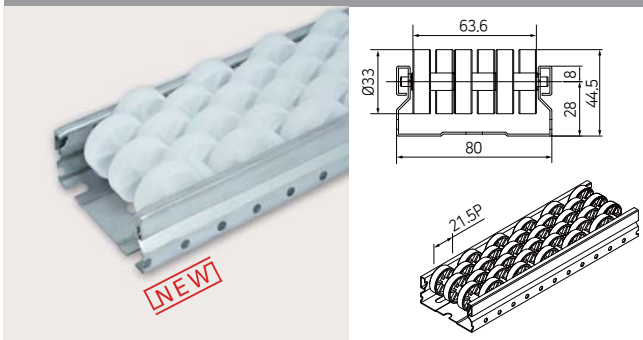

PL-801M_WL

WHITE-MULTI