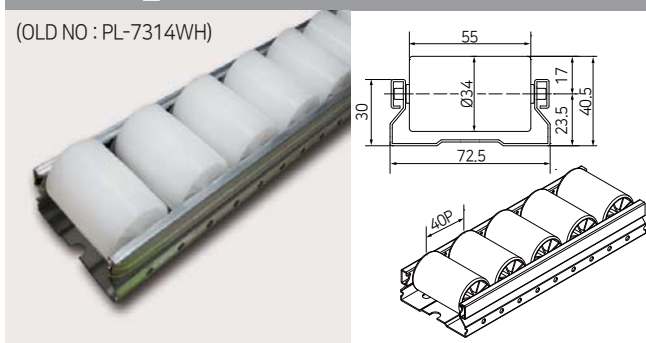

73 SERIES (STEEL)

PL-731F_WL

(OLD NO : PL-7314WH)

WHITE