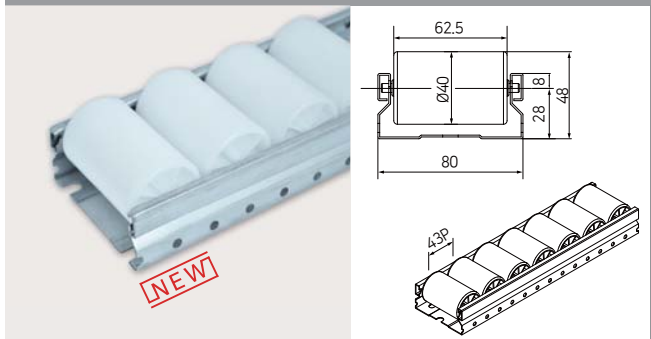

PL-801F_WX

WHITE-40Ø