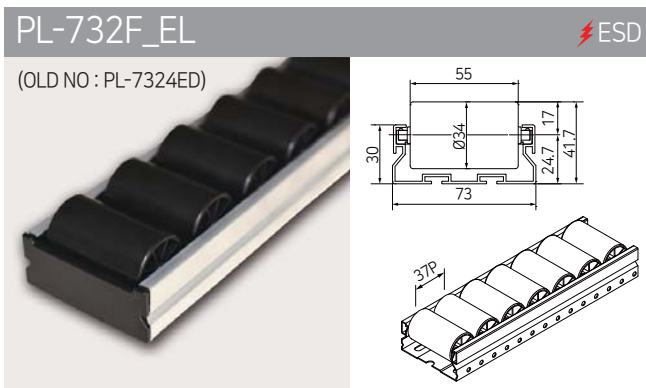

WHITE-40Ø

PL-801M_WL

WHITE-MULTI

ROLLER
TRACKS

40 SERIES (ALUMINIUM FRAME)

73 SERIES (ALUMINIUM FRAME)

73 SERIES (ALUMINIUM FRAME) - SMALL ROLLER

PL-732F_TS