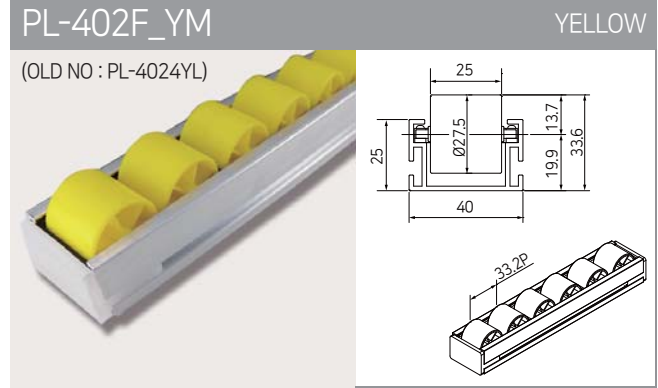

WHITE-40Ø

PL-801M_WL

WHITE-MULTI

ROLLER
TRACKS

40 SERIES (ALUMINIUM FRAME)

73 SERIES (ALUMINIUM FRAME)

73 SERIES (ALUMINIUM FRAME) - SMALL ROLLER

PL-732F_TS