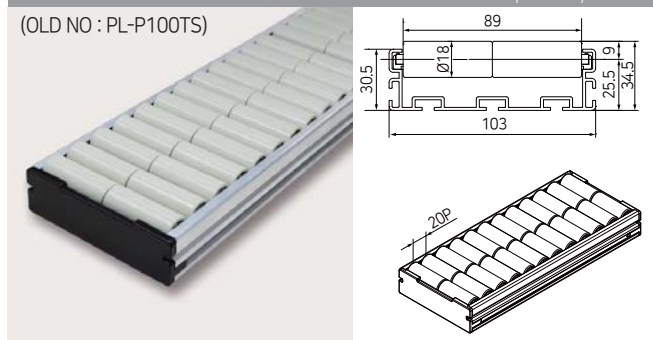

TPU (ESD)
Thermoplastic Polyurethane

PL-1002F_TS

(OLD NO : PL-P100TS)

TPU (ESD)
Thermoplastic Polyurethane

※Please contact our sales office with reference to the additional options available.

ROLLER
TRACKS