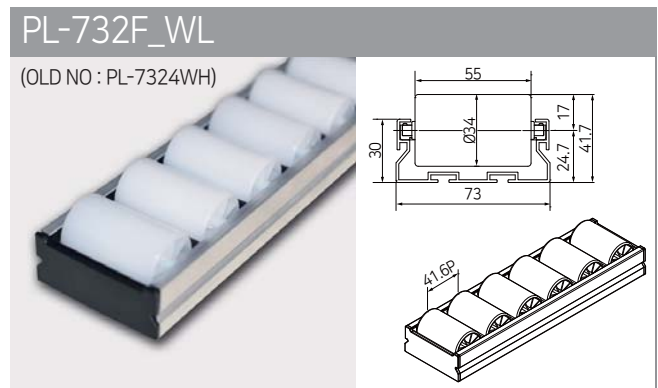

WHITE-40Ø

PL-801M_WL

WHITE-MULTI

ROLLER
TRACKS

40 SERIES (ALUMINIUM FRAME)

73 SERIES (ALUMINIUM FRAME)

73 SERIES (ALUMINIUM FRAME) - SMALL ROLLER

PL-732F_TS