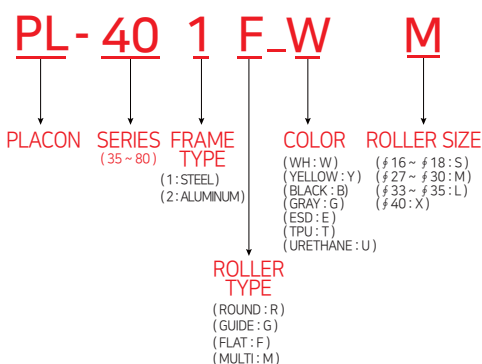

ROLLER TRACKS

· CLASSIFICATION OF ROLLER ·

No	ITEM	DESCRIPTION	RESISTANCE
①	WH	WHITE	
②	YL	YELLOW	
③	BK	BLACK	
④	ED	ESD	10 ³ Ω~10 ⁶ Ω
⑤	GR	GUIDE ROLLER	

No	ITEM	DESCRIPTION	RESISTANCE
⑧	TP	TPU(ESD)	10 ⁸ Ω~10 ¹¹ Ω
⑨	WS	WHITE SMALL	BLACK
⑩	ES	ESD SMALL	10 ³ Ω~10 ⁶ Ω
⑪	TS	TPU(ESD) SMALL	10 ⁸ Ω~10 ¹¹ Ω
⑫	WR	WHITE ROUND	

※ The specification may be subject to change without any prior notice.

품 번 정의

Packing Unit

- 1 Bar (1본) = 4M
- 1 Bundle (1묶음) = 35 SERIES = 10 Bars
 40 SERIES = 10 Bars
 60 SERIES = 30Φ: 6 Bars / 16Φ: 8 Bars
 73 SERIES = 5 Bars
 80 SERIES = 80(일반) = Φ35 / Φ40 = 5 Bars
 80(Multi) = 4Bars